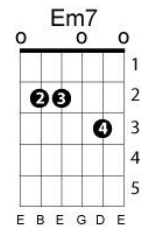

you're beautiful
james blunt

capo on the 8th

Key: E^b

intro

G   G/F#   Em7   Cadd9
G   G/F#   Em7   Cadd9
G   G/F#   Em7   Cadd9

My life is brilliant.

G   G/F#

My life is brilliant. My love is pure.

Em7   Cadd9

I saw an angel. Of that I'm sure.

G

She smiled at me on the subway.

G/F#   Em7

She was with another man. But I won't lose no sleep on that,

Cadd9   D/F#

'Cause I've got a plan.

Cadd9   D/F#   Em7   D/F#   Cadd9   D/F#   G

You're beautiful. You're beautiful. You're beautiful, it's true.

Cadd9   D/F#   G   D/F#   Em7   Cadd9   D/F#   Em7

I saw your face in a crowded place, And I don't know what to do.

Cadd9   D/F#   G   G/F#   Em7   Cadd9

'Cause I'll never be with you.

G   G/F#

Yeah, she caught my eye, As we walked on by.

Em7   Cadd9

She could see from my face that I was, Fucking high,

G   G/F#   Em7   Cadd9

And I don't think that I'll see her again, But we shared a moment that will last till the end.

Cadd9   D/F#   Em7   D/F#   Cadd9   D/F#   G

You're beautiful. You're beautiful. You're beautiful, it's true.

Cadd9   D/F#   G   D/F#   Em7   Cadd9   D/F#   Em7

I saw your face in a crowded place, And I don't know what to do.

Cadd9   D/F#   G

'Cause I'll never be with you.

Cadd9   Em7   Cadd9   D/F#   Cadd9-->D/F# (half timing)

La la la la, la la la la, la la la la, la