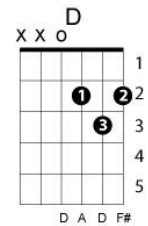

you're beautiful
james blunt

capo on the 8th

Key: E^b

intro

G   G/F#   Em7   Cadd9
G   G/F#   Em7   Cadd9
G   G/F#   Em7   Cadd9

My life is brilliant.

G   G/F#

My life is brilliant. My love is pure.

Em7   Cadd9

I saw an angel. Of that I'm sure.

G

She smiled at me on the subway.

G/F#   Em7

She was with another man. But I won't lose no sleep on that,

Cadd9   D/F#

'Cause I've got a plan.

Cadd9   D/F#   Em7   D/F#   Cadd9   D/F#   G

You're beautiful. You're beautiful. You're beautiful, it's true.

Cadd9   D/F#   G   D/F#   Em7   Cadd9   D/F#   Em7

I saw your face in a crowded place, And I don't know what to do.

Cadd9   D/F#   G   G/F#   Em7   Cadd9

'Cause I'll never be with you.

G   G/F#

Yeah, she caught my eye, As we walked on by.

Em7   Cadd9

She could see from my face that I was, Fucking high,

G   G/F#   Em7   Cadd9

And I don't think that I'll see her again, But we shared a moment that will last till the end.

Cadd9   D/F#   Em7   D/F#   Cadd9   D/F#   G

You're beautiful. You're beautiful. You're beautiful, it's true.

Cadd9   D/F#   G   D/F#   Em7   Cadd9   D/F#   Em7

I saw your face in a crowded place, And I don't know what to do.

Cadd9   D/F#   G

'Cause I'll never be with you.

Cadd9   Em7   Cadd9   D/F#   Cadd9-->D/F# (half timing)

La la la la, la la la la, la la la la, la