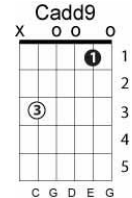

you're beautiful
james blunt

capo on the 8th

Key: E^b

intro

G   G/F#   Em7   Cadd9
G   G/F#   Em7   Cadd9
G   G/F#   Em7   Cadd9

My life is brilliant.

G   G/F#

My life is brilliant. My love is pure.

Em7   Cadd9

I saw an angel. Of that I'm sure.

G

She smiled at me on the subway.

G/F#   Em7

She was with another man. But I won't lose no sleep on that,

Cadd9   D/F#

'Cause I've got a plan.

Cadd9   D/F#   Em7   D/F#   Cadd9   D/F#   G

You're beautiful. You're beautiful. You're beautiful, it's true.

Cadd9   D/F#   G   D/F#   Em7   Cadd9   D/F#   Em7

I saw your face in a crowded place, And I don't know what to do.

Cadd9   D/F#   G   G/F#   Em7   Cadd9

'Cause I'll never be with you.

G   G/F#

Yeah, she caught my eye, As we walked on by.

Em7   Cadd9

She could see from my face that I was, Fucking high,

G   G/F#   Em7   Cadd9

And I don't think that I'll see her again, But we shared a moment that will last till the end.

Cadd9   D/F#   Em7   D/F#   Cadd9   D/F#   G

You're beautiful. You're beautiful. You're beautiful, it's true.

Cadd9   D/F#   G   D/F#   Em7   Cadd9   D/F#   Em7

I saw your face in a crowded place, And I don't know what to do.

Cadd9   D/F#   G

'Cause I'll never be with you.

Cadd9   Em7   Cadd9   D/F#   Cadd9-->D/F# (half timing)

La la la la, la la la la, la la la la, la