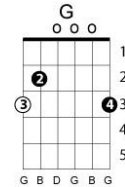

you're beautiful
james blunt

capo on the 8th

Key: E^b

intro

G   G/F#   Em7   Cadd9
G   G/F#   Em7   Cadd9
G   G/F#   Em7   Cadd9

My life is brilliant.

G   G/F#

My life is brilliant. My love is pure.

Em7   Cadd9

I saw an angel. Of that I'm sure.

G

She smiled at me on the subway.

G/F#   Em7

She was with another man. But I won't lose no sleep on that,

Cadd9   D/F#

'Cause I've got a plan.

Cadd9   D/F#   Em7   D/F#   Cadd9   D/F#   G

You're beautiful. You're beautiful. You're beautiful, it's true.

Cadd9   D/F#   G   D/F#   Em7   Cadd9   D/F#   Em7

I saw your face in a crowded place, And I don't know what to do.

Cadd9   D/F#   G   G/F#   Em7   Cadd9

'Cause I'll never be with you.

G   G/F#

Yeah, she caught my eye, As we walked on by.

Em7   Cadd9

She could see from my face that I was, Fucking high,

G   G/F#   Em7   Cadd9

And I don't think that I'll see her again, But we shared a moment that will last till the end.

Cadd9   D/F#   Em7   D/F#   Cadd9   D/F#   G

You're beautiful. You're beautiful. You're beautiful, it's true.

Cadd9   D/F#   G   D/F#   Em7   Cadd9   D/F#   Em7

I saw your face in a crowded place, And I don't know what to do.

Cadd9   D/F#   G

'Cause I'll never be with you.

Cadd9   Em7   Cadd9   D/F#   Cadd9-->D/F# (half timing)

La la la la, la la la la, la la la la, la